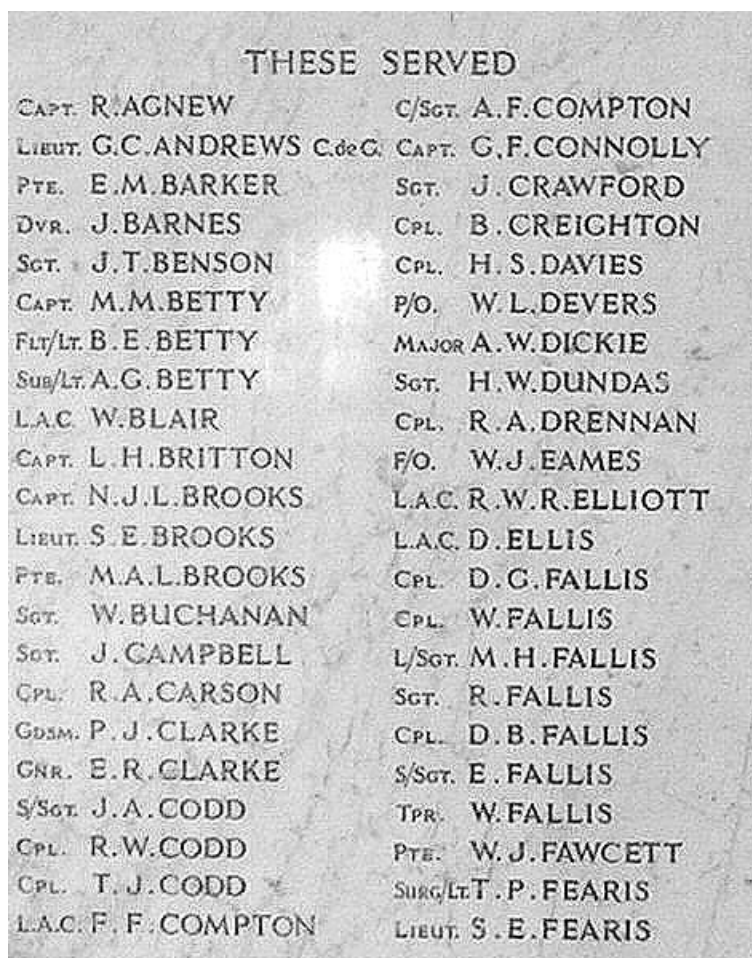

Name of memorial: World War II Memorial

Inventory No. 290

Place: St. Macartin's Cathedral, Enniskillen

Address and map reference: Church Street, Enniskillen, Co. Fermanagh. Map reference H 234 442.

Position: South wall of nave.

Description and dimensions: Pale orange marble plaque within frame of laurel leaves. Height 110cms., width 164cms.

Recorded by: Michael Pegum, 31 May, 2006.

Text:

**IN HONOURED MEMORY OF
PARISHIONERS WHO SERVED THEIR KING AND COUNTRY
IN THE GREAT WAR 1939 – 1945**

THESE GAVE THEIR LIVES

CPL. G.C.BRITTON
SGT. M. G. BROWN
CPL. T. W. CARSON

DVR. A. E. CARSON
SGT. F. G. COLLINGS
L.A.C. R. COULTER
PTE. J. S. CRAWFORD

LIEUT. J. G. C. GLENNIE
LIEUT. A. R. JOHNSTON
SGT. J. R. M^cBRIDE

The following names appear on three panels headed "THESE SERVED":